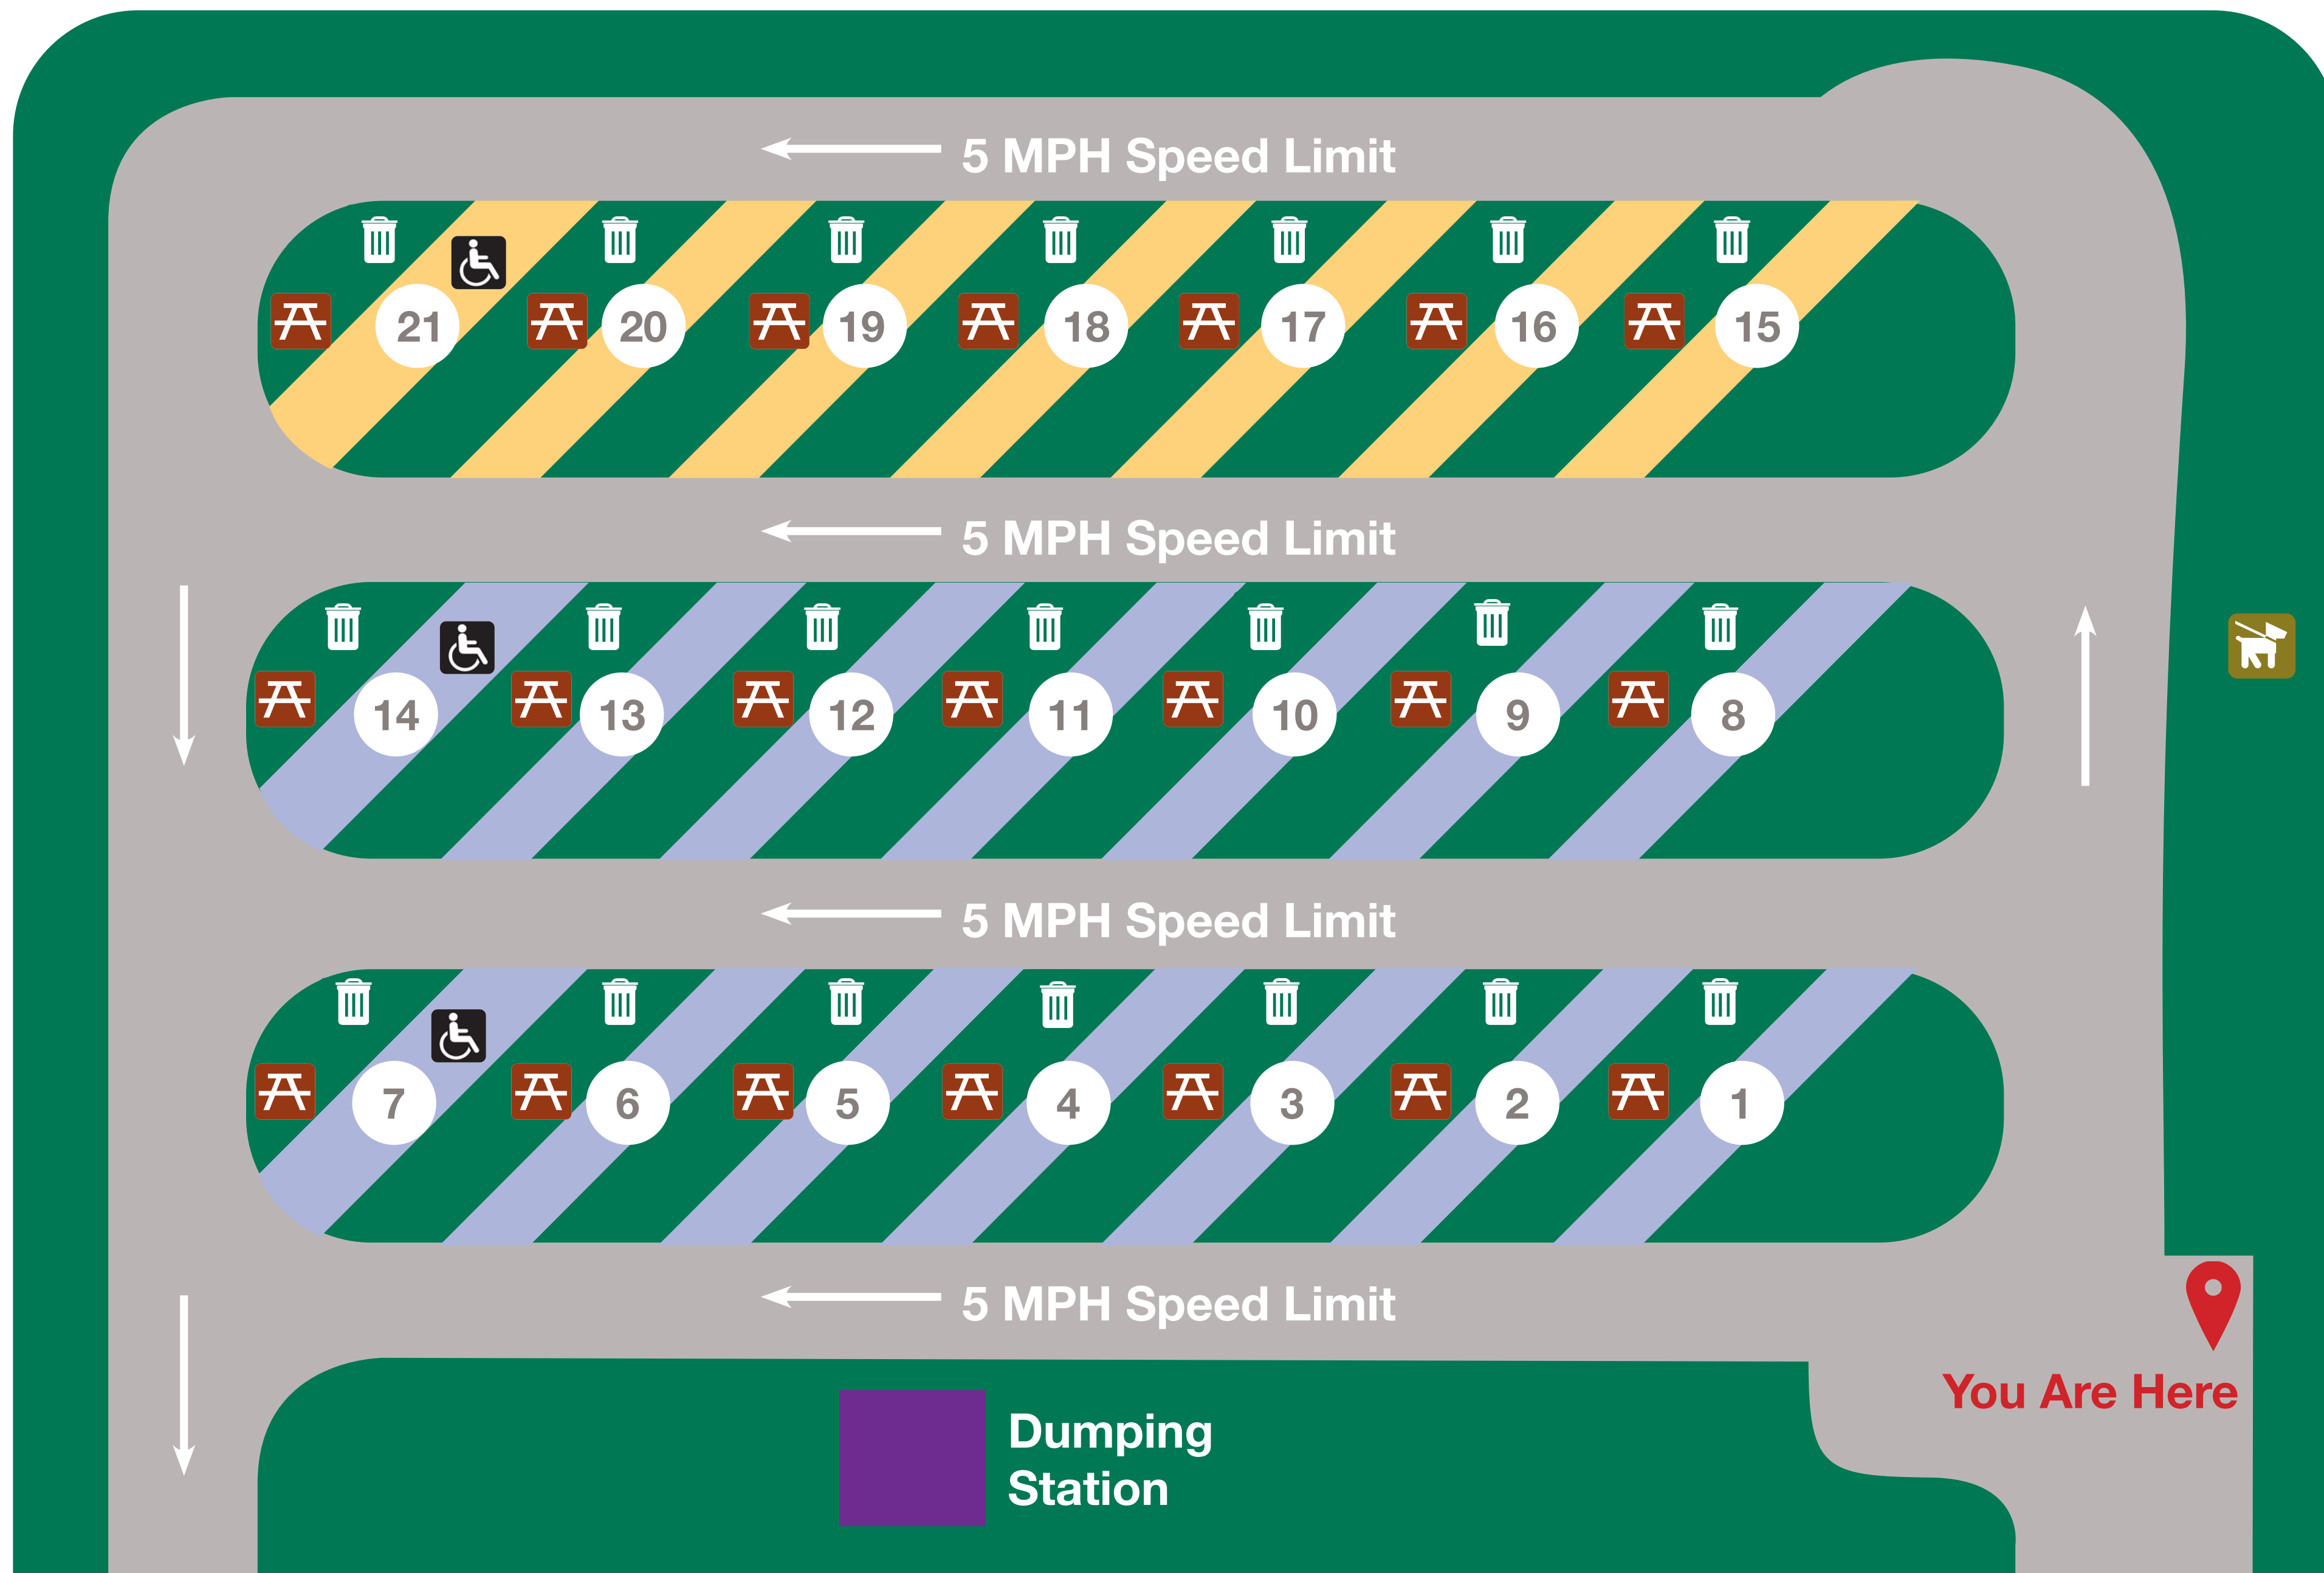

RV PARK SITE MAP

KEY

- | | | | |
|-------------------|----------------|--------------|-----------------|
| 30 - 50 AMP Sites | Handicap Sites | Picnic Table | Dumping Station |
| 30 AMP Sites | Pet Area | Trash Cans | |

All Sites Include Sewer, Water, TV & Internet