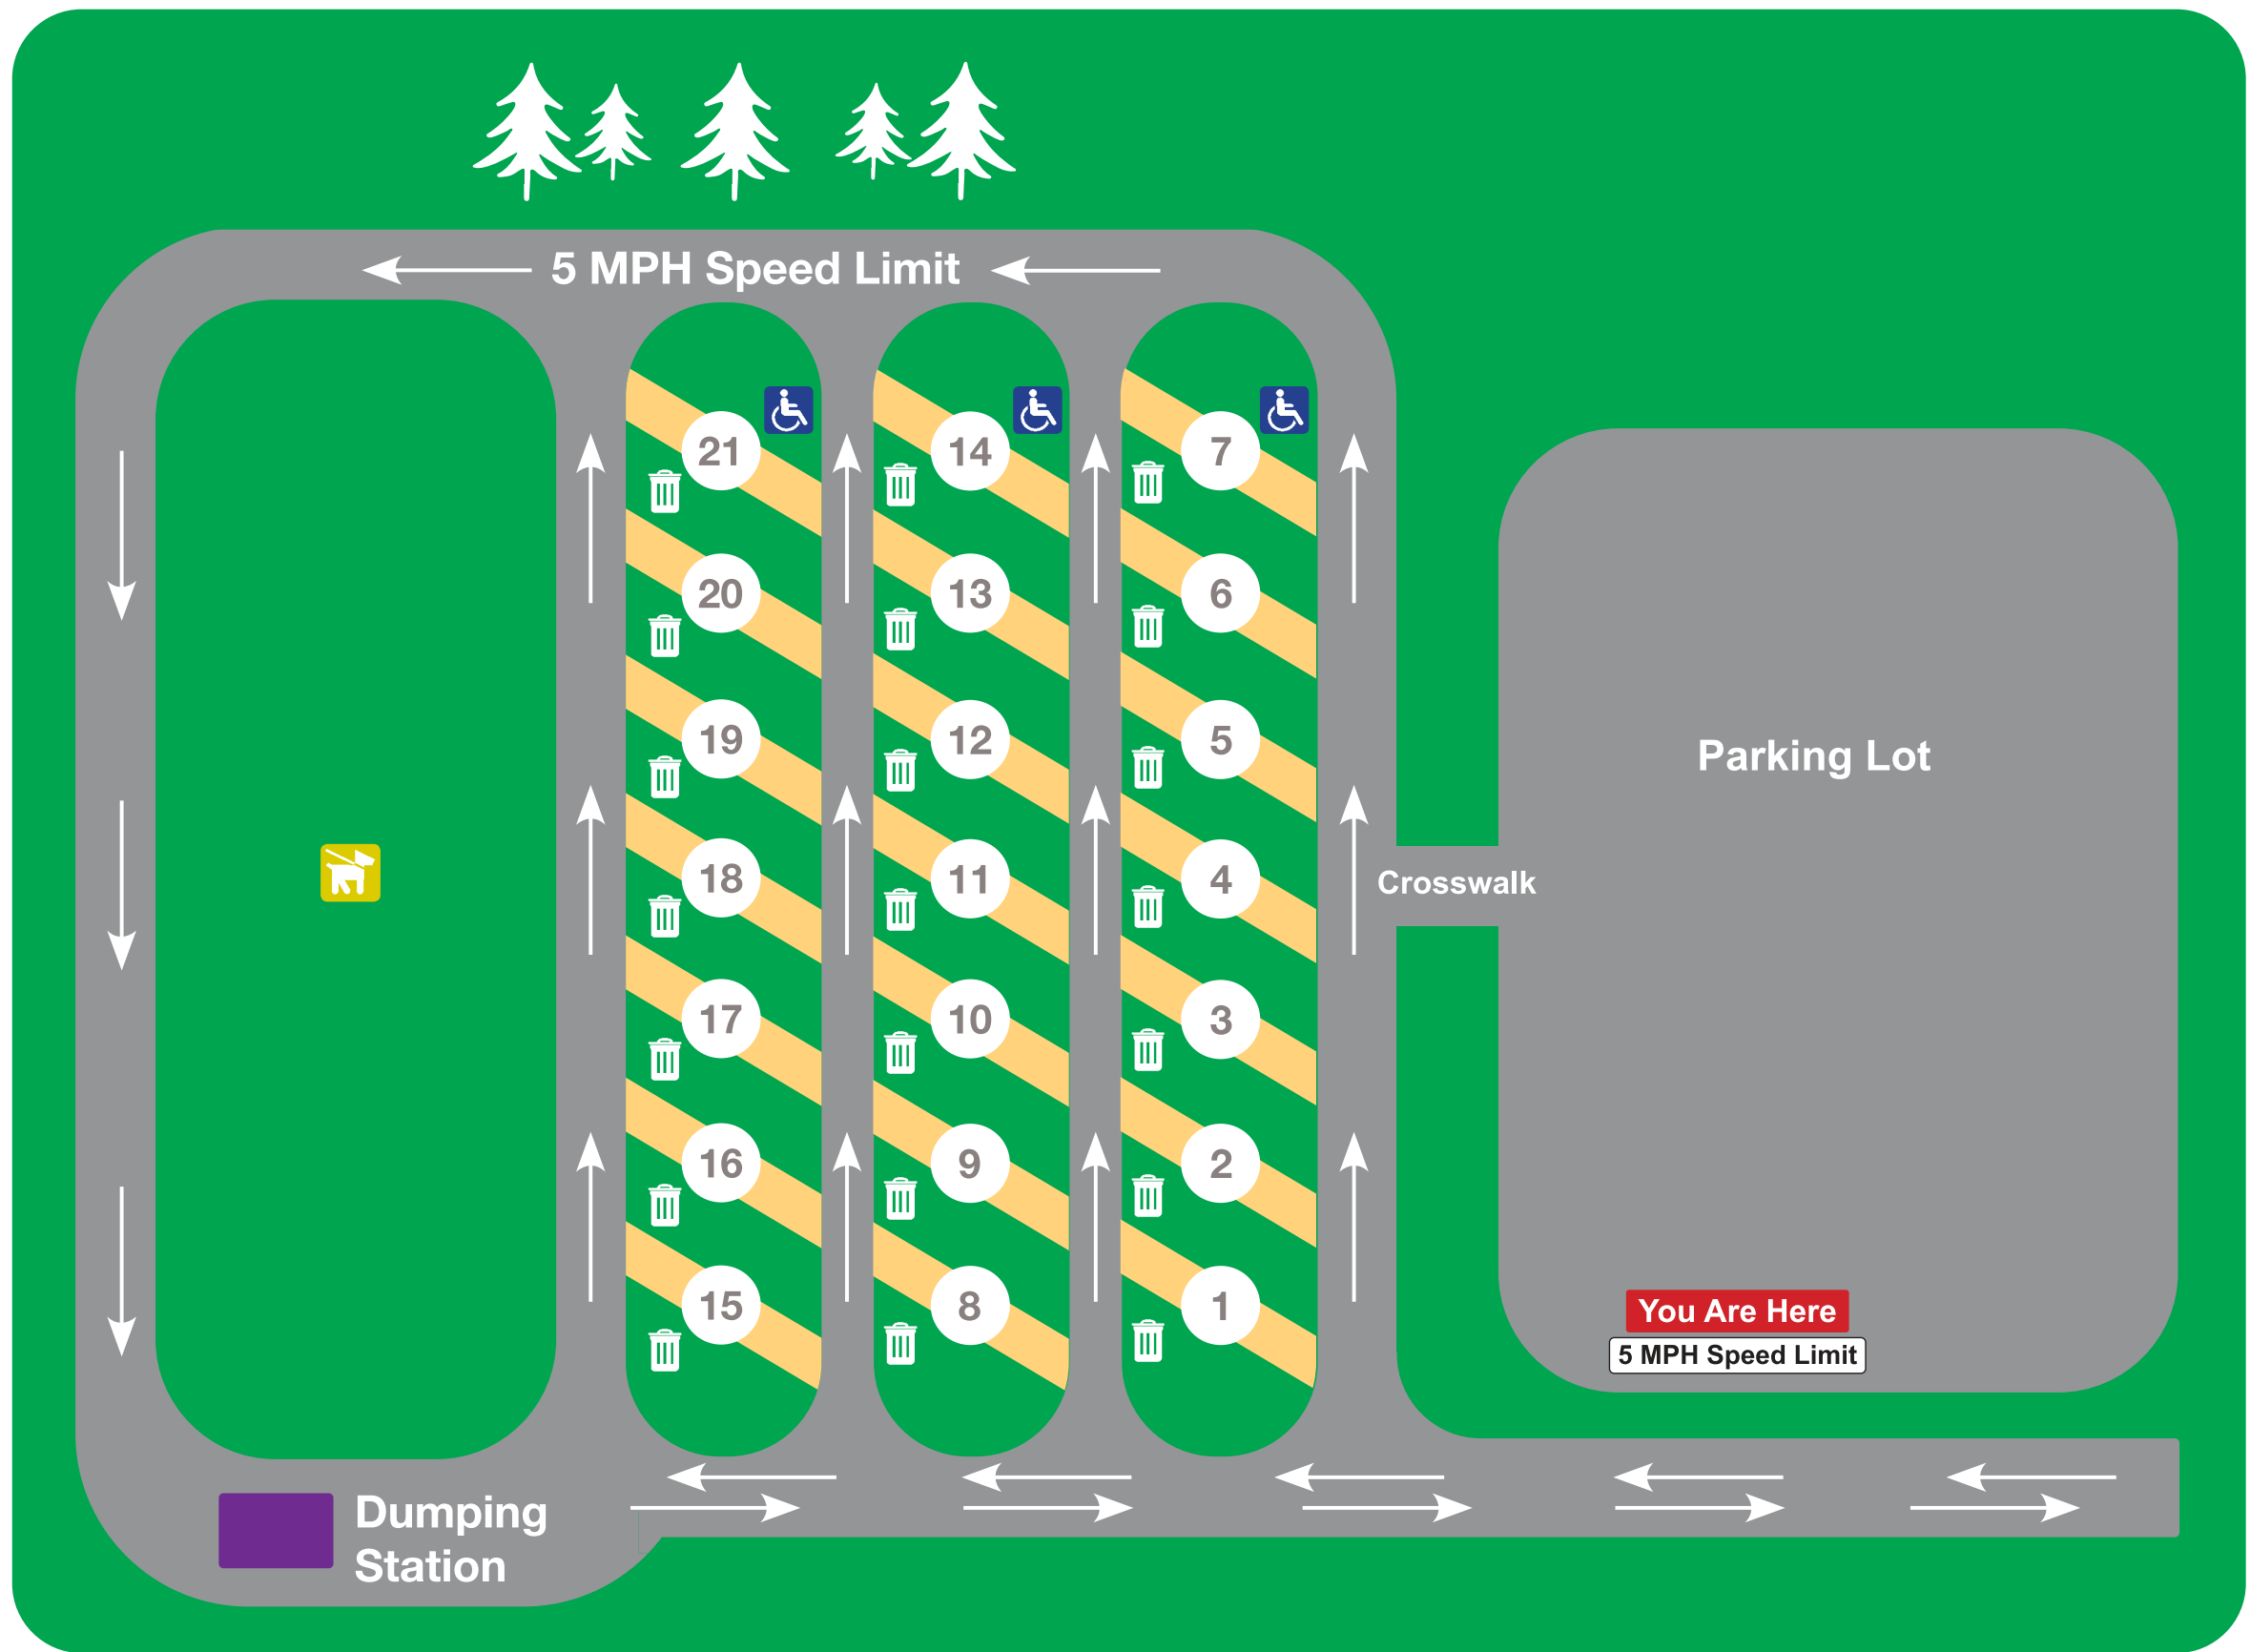

RV PARK SITE MAP

KEY

-  30-50 AMP Sites
-  Handicap Sites
-  Pet Area
-  Dumping Station
-  Trash Can

All Sites Include Power, Water, & Internet