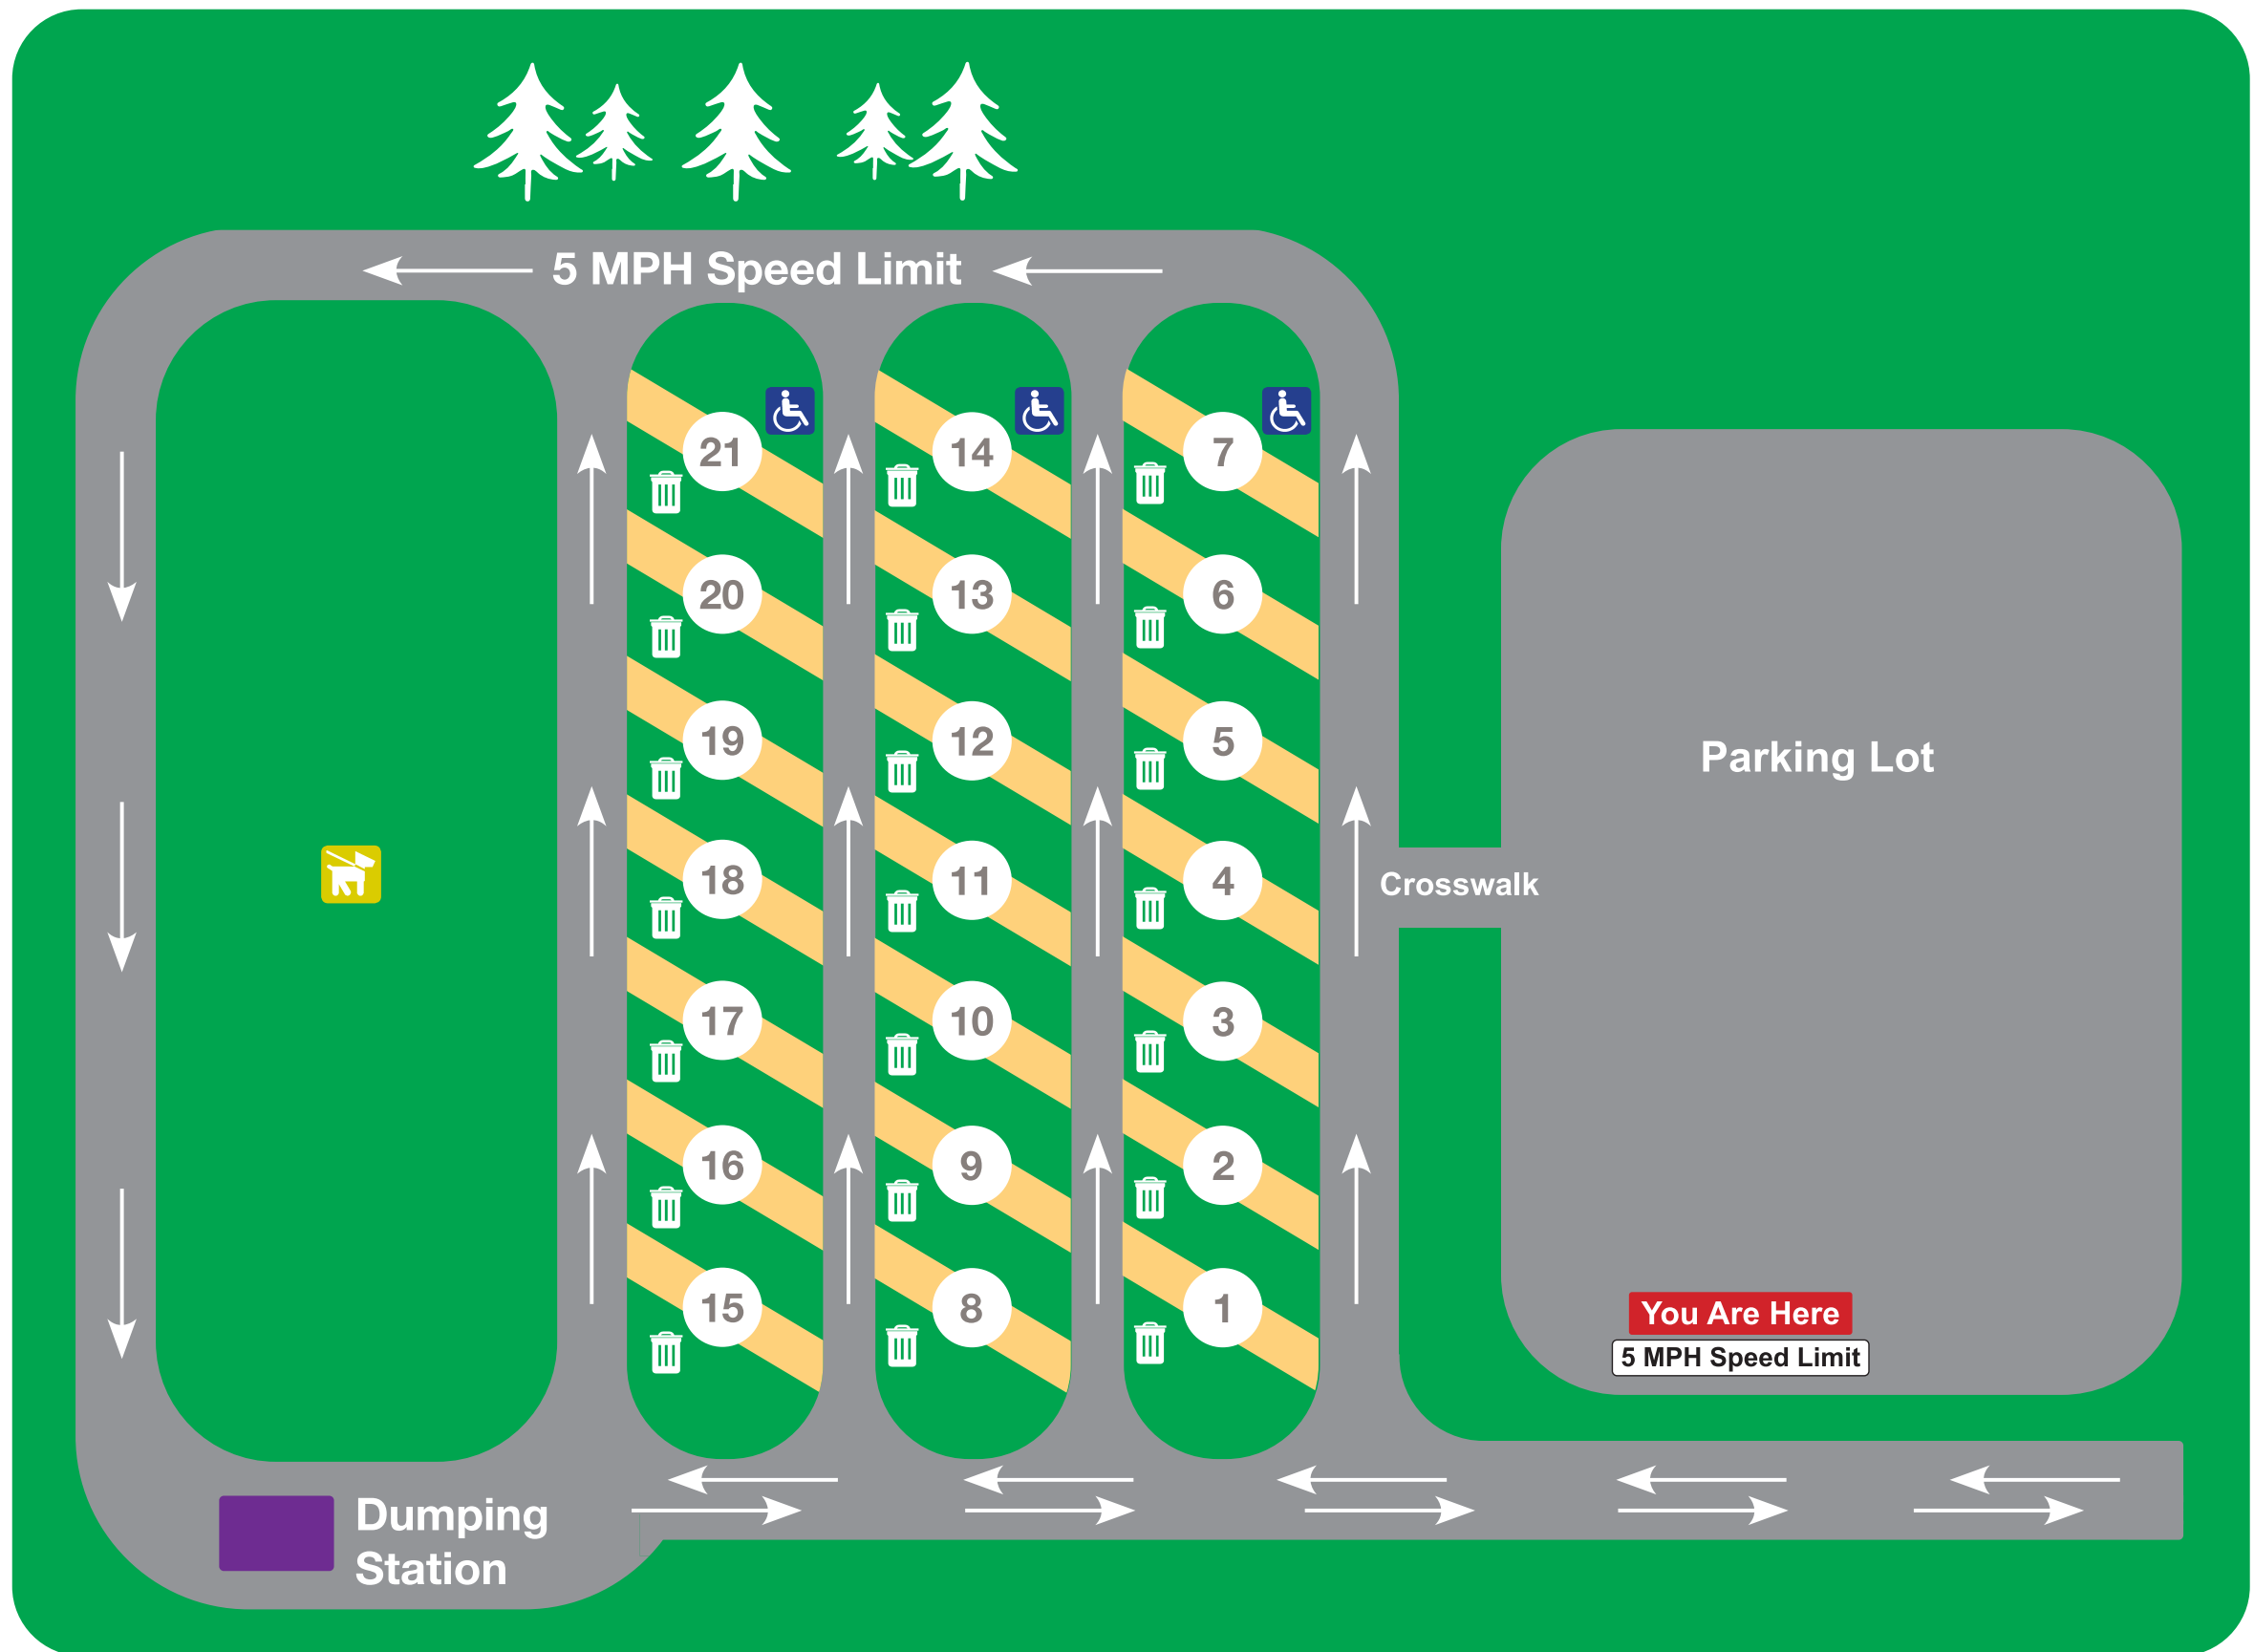

RV PARK SITE MAP

KEY

- 30-50 AMP Sites
- Handicap Sites
- Pet Area
- Dumping Station
- Trash Can

All Sites Include Power, Water, & Internet